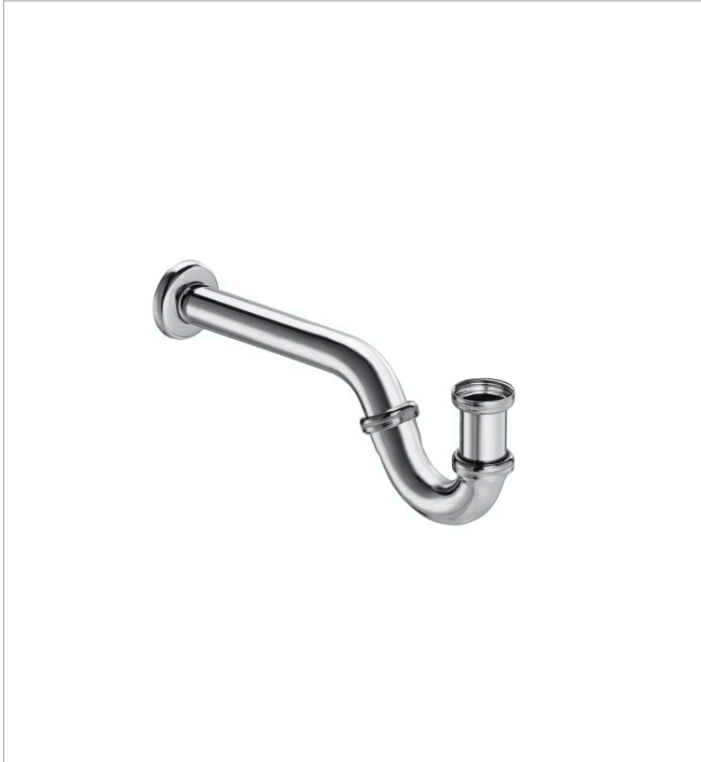

AQUA**1 1/4" trap for bidet**

DIMENSIONS

Length	115 mm
Width	250 mm
Height	65 mm

COLOURS AND FINISHES

C0 Chrome

FEATURES

Connection width (inches): 1 1/4"

Suitable for: Bidet

Syphon type: U-bend

BOUGHT TOGETHER FREQUENTLY

Square - Wall-hung bidet

357535..0

Aqua

This collection is a design proposal that blends into the bathroom space, where a great deal of thought has been given to the principles of saving, sustainability and integration in the technological conception of each item.